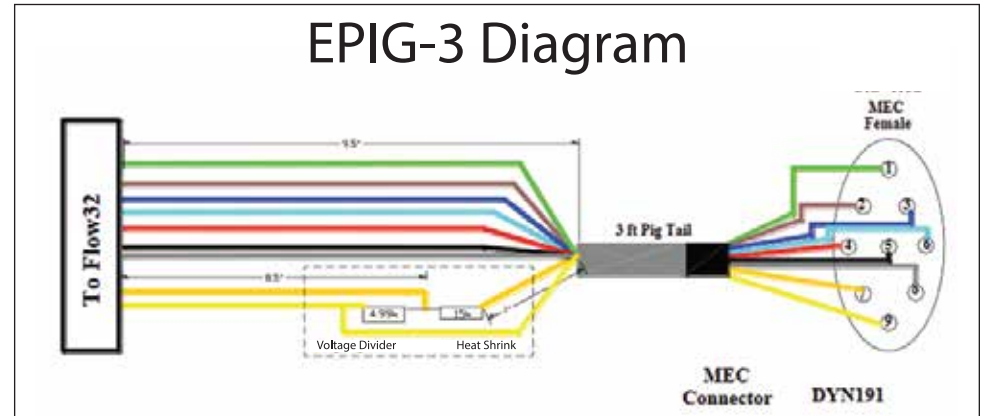

Flow32-1K Cable Diagrams for SGA/B Dynagages

Standard
Cables
Included
x8

Extension
Cable
Options

Cable
Options for
Trunk Gages
over 50 ft.

SGA100 & SGA150
ONLY