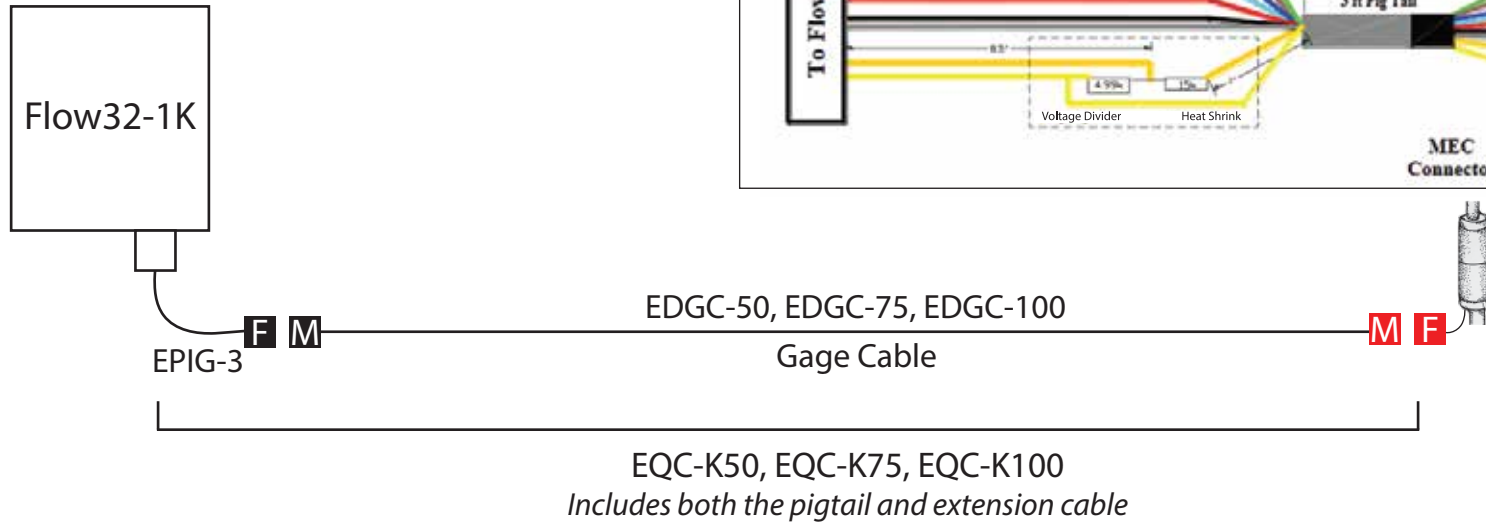

Flow32-1K Cable Diagrams for SGA/B Dynagages

Standard
Cables
Included
x8

Extension
Cable
Options

Cable
Options for
Trunk Gages
over 50 ft.

SGA100 & SGA150
ONLY