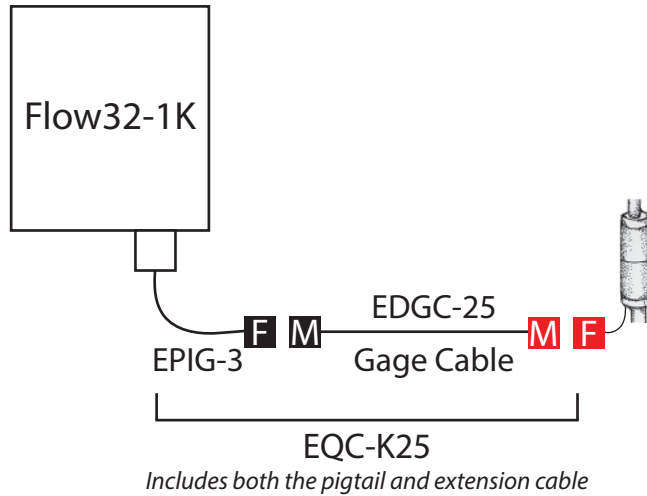

Flow32-1K Cable Diagrams for SGA/B Dynagages

Standard
Cables
Included
x8

Extension
Cable
Options

Cable
Options for
Trunk Gages
over 50 ft.

SGA100 & SGA150
ONLY