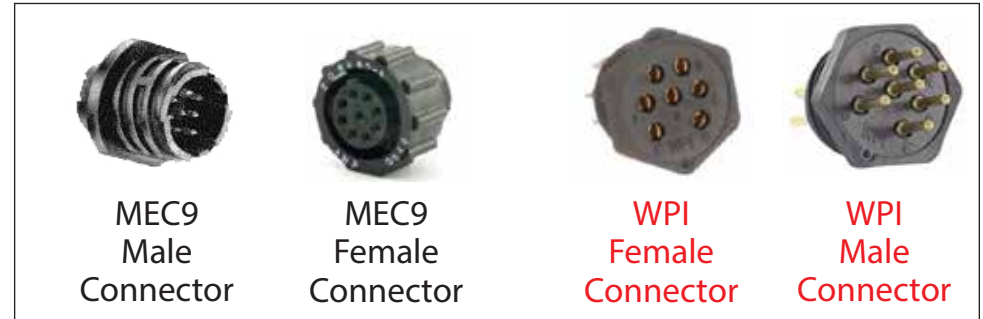

Flow32-1K Cable Diagrams for SGA/B Dynagages

Standard
Cables
Included
x8

Extension
Cable
Options

Cable
Options for
Trunk Gages
over 50 ft.

SGA100 & SGA150
ONLY