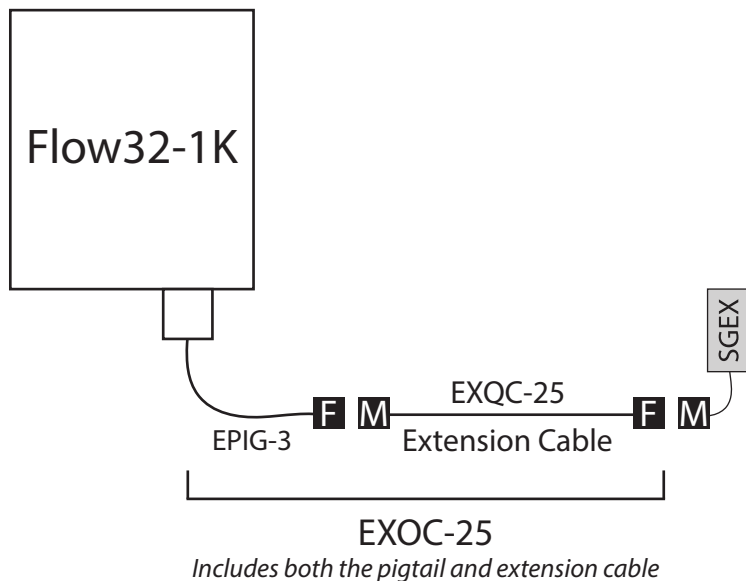

Flow32-1K Cable Diagrams for SGEX EXO Sensors

Standard
Cables
Included
x8

Extension
Cable
Options