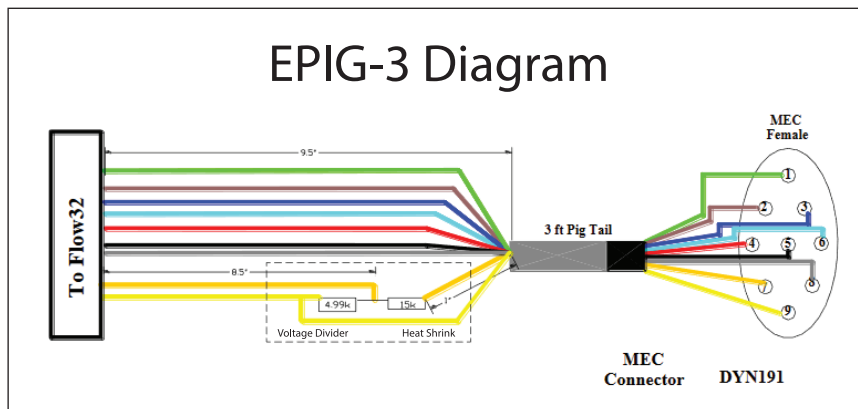

Flow32-1K Cable Diagrams for SGEX EXO Sensors

Standard
Cables
Included
x8

Extension
Cable
Options